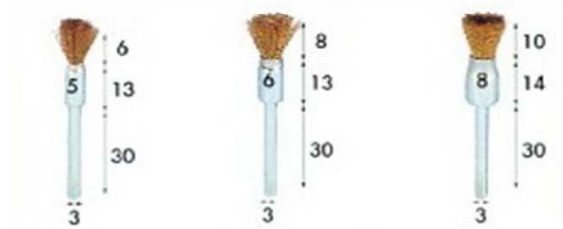

Copper Wire Brushes

FEATURES & SPECIFICATIONS

YE Series Copper Wire Brushes

Form								
Order No.	YBA5	YBA6	YEA8	YBT20	YBT25	YBT30	YEF10	YEF15